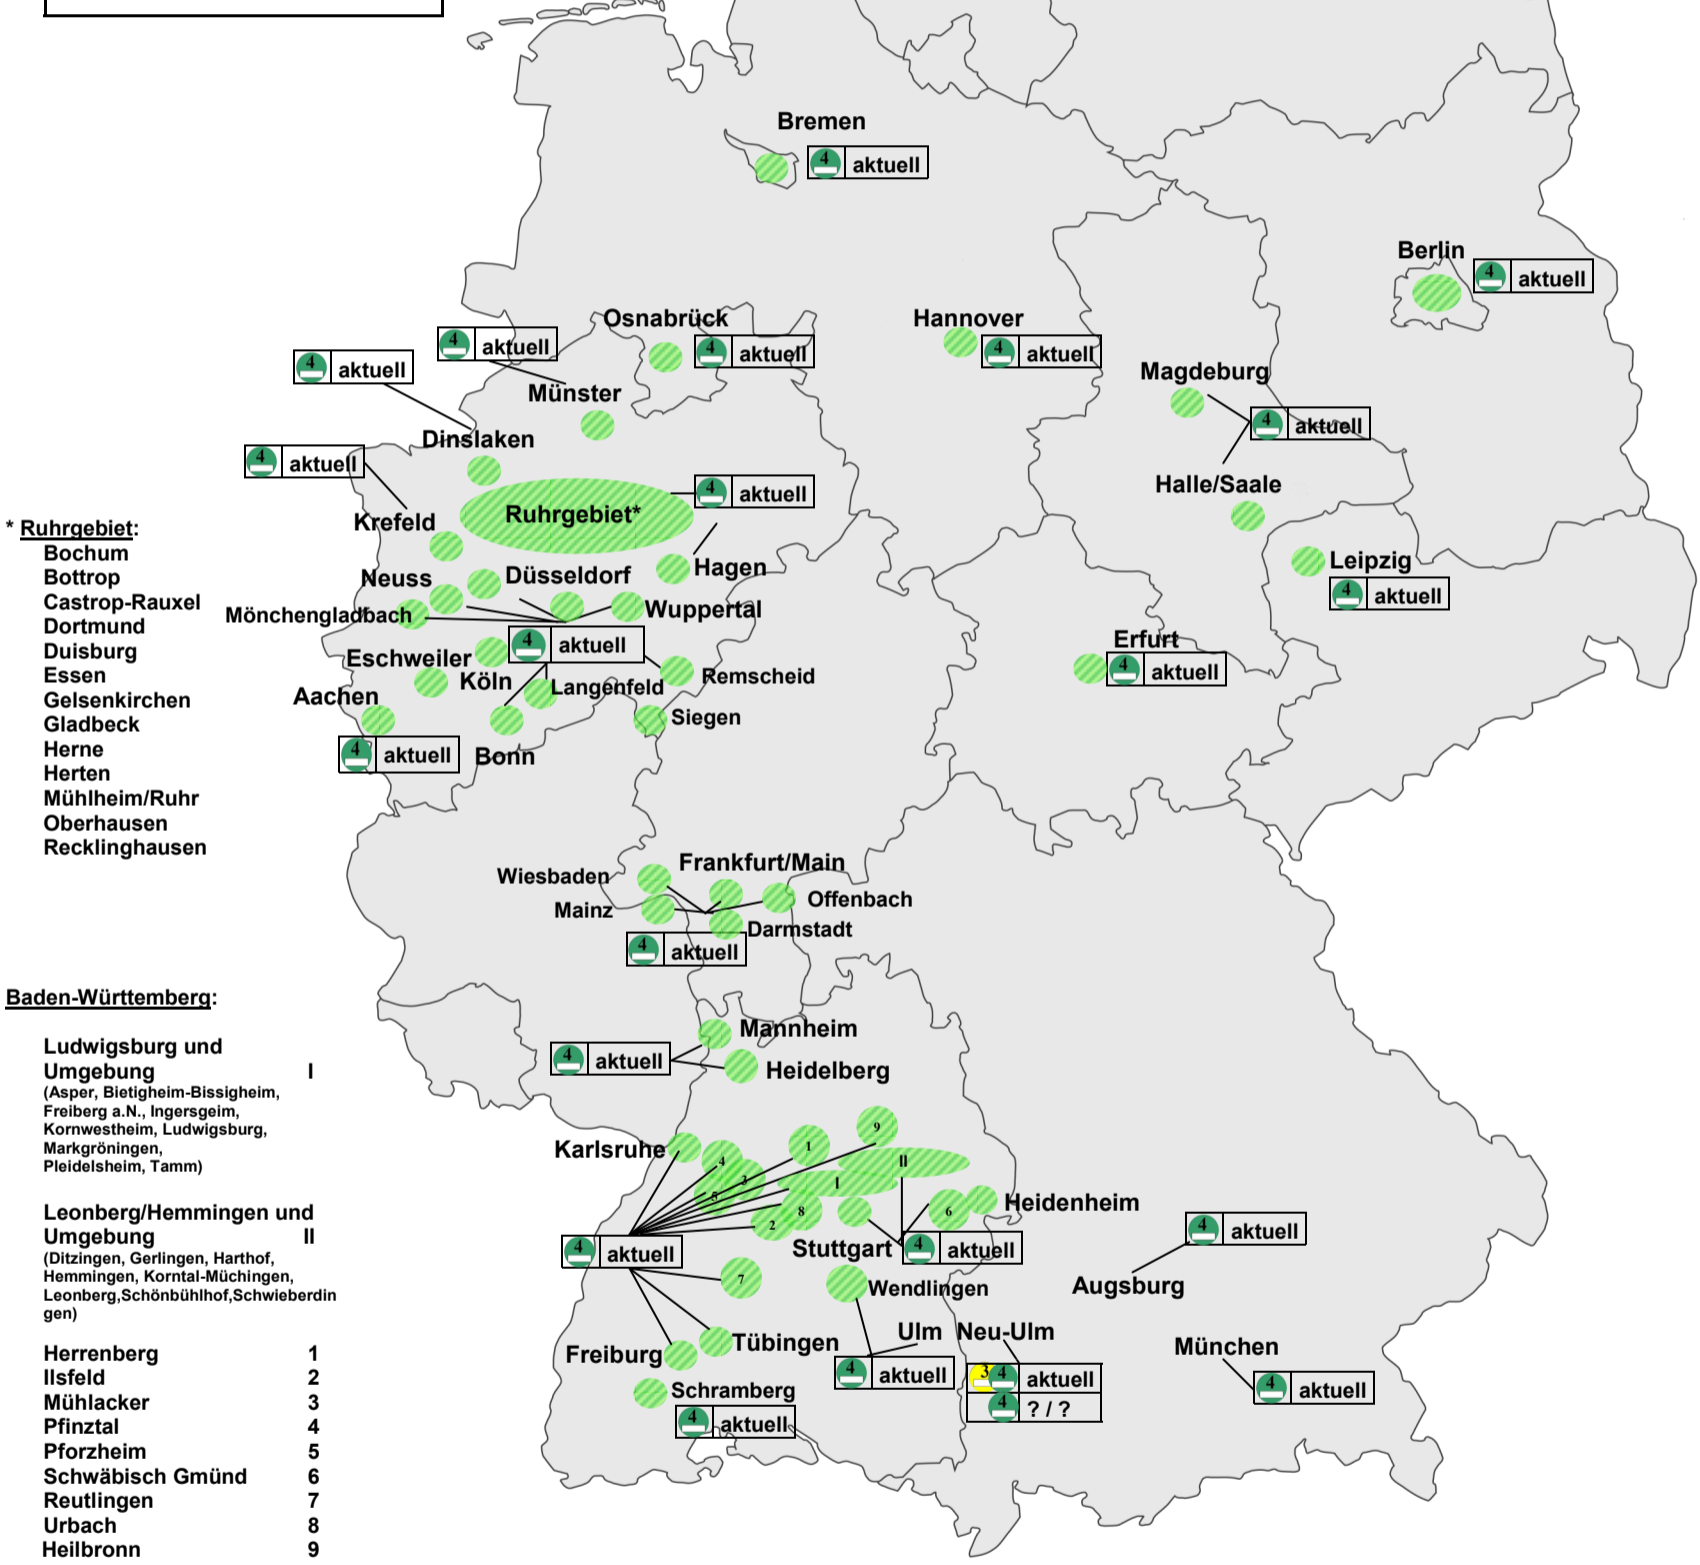

**Low Emission Zones in Germany  
(Environmental Zones)**  
Status : June 2016

**Aktive LEZ**  
*Intended LEZ*

Only access with a red, yellow or green badge  
 Only access with a yellow or green badge  
 Only access with a green badge

Valid from January 2016

- 1 Herrenberg
- 2 Ilsfeld
- 3 Mühlacker
- 4 Pfinztal
- 5 Pforzheim
- 6 Schwäbisch Gmünd
- 7 Reutlingen
- 8 Urbach
- 9 Heilbronn